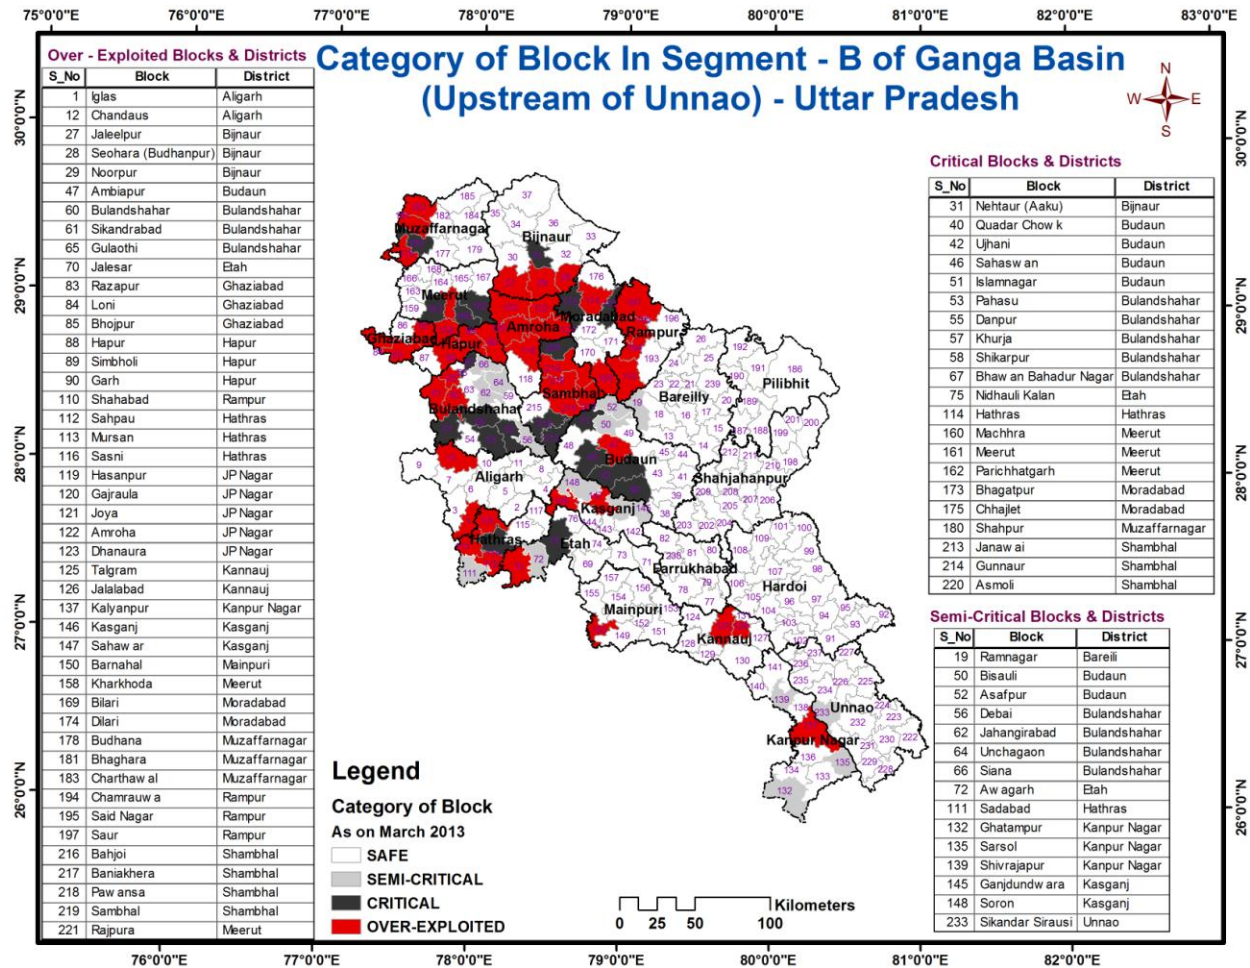

Over-exploited

Over-exploited Blocks, Segment-B, Ganga Basin, Uttar Pradesh

S. No.	District	Block	Category	Id No.
1	Aligarh	Chandaus	Over-exploited	12
2	Aligarh	Iglas	Over-exploited	1
3	Bijnaur	Jaleelpur	Over-exploited	27
4	Bijnaur	Noorpur	Over-exploited	29
5	Bijnaur	Seohara (Budhanpur)	Over-exploited	28
6	Budaun	Ambiapur	Over-exploited	47
7	Bulandshahar	Bulandshahar	Over-exploited	60
8	Bulandshahar	Gulaothi	Over-exploited	65
9	Bulandshahar	Sikandrabad	Over-exploited	61
10	Etah	Jalesar	Over-exploited	70
11	Ghaziabad	Bhojpur	Over-exploited	85
12	Ghaziabad	Loni	Over-exploited	84
13	Ghaziabad	Razapur	Over-exploited	83
14	Hapur	Garh	Over-exploited	90
15	Hapur	Hapur	Over-exploited	88
16	Hapur	Simbholi	Over-exploited	89
17	Hathras	Mursan	Over-exploited	113
18	Hathras	Sahpau	Over-exploited	112
19	Hathras	Sasni	Over-exploited	116
20	JP Nagar	Amroha	Over-exploited	122
21	JP Nagar	Dhanaura	Over-exploited	123
22	JP Nagar	Gajraula	Over-exploited	120
23	JP Nagar	Hasanpur	Over-exploited	119
24	JP Nagar	Joya	Over-exploited	121
25	Kannauj	Jalalabad	Over-exploited	126
26	Kannauj	Talgram	Over-exploited	125
27	Kanpur Nagar	Kalyanpur	Over-exploited	137
28	Kasganj	Kasganj	Over-exploited	146
29	Kasganj	Sahawar	Over-exploited	147
30	Mainpuri	Barnahal	Over-exploited	150
31	Meerut	Kharkhoda	Over-exploited	158
32	Meerut	Rajpura	Over-exploited	221
33	Moradabad	Bilari	Over-exploited	169
34	Moradabad	Dilari	Over-exploited	174
35	Muzaffarnagar	Bhaghara	Over-exploited	181
36	Muzaffarnagar	Budhana	Over-exploited	178
37	Muzaffarnagar	Charthawal	Over-exploited	183

38	Rampur	Chamrauwa	Over-exploited	194
39	Rampur	Said Nagar	Over-exploited	195
40	Rampur	Saur	Over-exploited	197
41	Rampur	Shahabad	Over-exploited	110
42	Shambhal	Bahjoi	Over-exploited	216
43	Shambhal	Baniakhera	Over-exploited	217
44	Shambhal	Pawansa	Over-exploited	218
45	Shambhal	Sambhal	Over-exploited	219